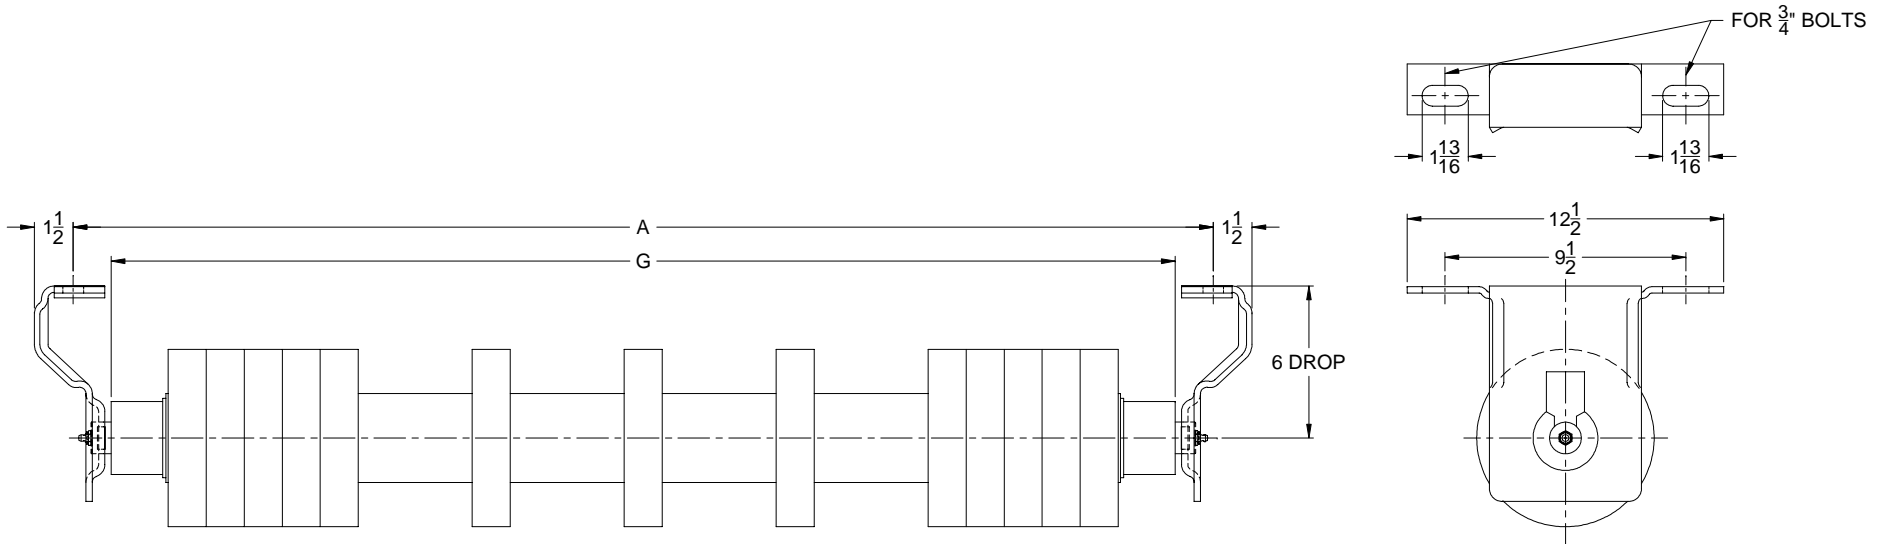

STEPHENS-ADAMSON CONVEYING

Note: Dimensions for REFERENCE ONLY and are SUBJECT TO CHANGE WITHOUT NOTICE.
Contact Stephens-Adamson Conveying for Certified Dimensions Prints.

CEMA "E" 6320 Series 6" Drop Rubber Disc Return Idlers - Regreasable

'Dimensions in Inches'

Belt Width	Roller Assembly Part Number	R710-6327- 6" Drop Return Idler Dimensions 7" dia. Rolls		Assembly Weight
		A	G	
36"	607-36-92-0200	45	42	81 lbs.
42"	607-42-92-0200	51	48	90 lbs.
48"	607-48-92-0200	57	54	98 lbs.
54"	607-54-92-0200	63	60	106 lbs.
60"	607-60-92-0200	69	66	115 lbs.
72"	607-72-92-0200	81	78	131 lbs.
84"	607-84-92-0200	93	90	148 lbs.
96"	607-96-92-0200	105	102	165 lbs.

CEMA "E" 6320 Series 152 mm Drop Rubber Disc Return Idlers - Regreasable

'Dimensions in Millimeters'

Belt Width	Roller Assembly Part Number	R710-6327- 152 mm Drop Return Idler Dimensions 178 mm dia. Rolls		Assembly Weight
		A	G	
914 mm	607-36-92-0200	1143	1067	37 kg.
1067 mm	607-42-92-0200	1295	1219	41 kg.
1219 mm	607-48-92-0200	1448	1372	44 kg.
1372 mm	607-54-92-0200	1600	1524	48 kg.
1524 mm	607-60-92-0200	1753	1676	52 kg.
1829 mm	607-72-92-0200	2057	1981	59 kg.
2134 mm	607-84-92-0200	2362	2286	67 kg.
2438 mm	607-96-92-0200	2667	2591	75 kg.